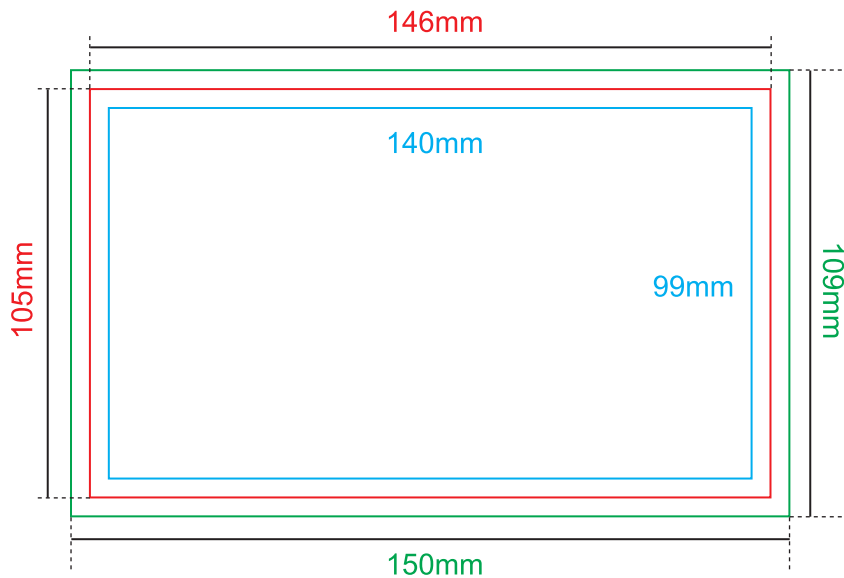

A6 Digital Leaflet Artwork Specification

- Artwork Dimension : (Refer to diagram) (Not in ratio)
- Bleeding : **2mm each side**
- Margin (Safe Zone) : **3mm each side**

Example	Bleeding Size	Actual Size	Safe Zone Size
A6 Digital Leaflet size 146mm x 105mm	150mm x 109mm	146mm x 105mm	140mm x 99mm

- Bleeding size
- Actual size
- Safe zone size

FILE FORMAT

Adobe Acrobat Document (*.pdf)

Preferred format. Provide better printing quality

TIFF Image (*.tif)

Provide fairly good printing quality if the file is converted under certain specification but text or vector images appear less sharp compared to PDF file format.

TIFF file format : Set resolution at or above 300dpi