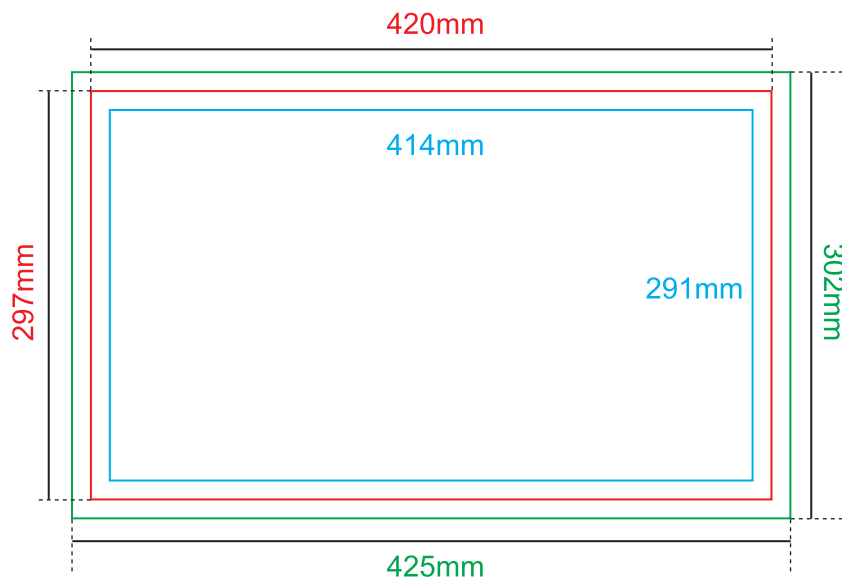

A3 Digital Leaflet Artwork Specification

- Artwork Dimension : (Refer to diagram) (Not in ratio)
- Bleeding : **2.5mm each side**
- Margin (Safe Zone) : **3mm each side**

Example	Bleeding Size	Actual Size	Safe Zone Size
A3 Digital Leaflet size 297mm x 420mm	302mm x 425mm	297mm x 420mm	291mm x 414mm

- Bleeding size
- Actual size
- Safe zone size

FILE FORMAT

Adobe Acrobat Document (*.pdf)

Preferred format. Provide better printing quality

TIFF Image (*.tif)

Provide fairly good printing quality if the file is converted under certain specification but text or vector images appear less sharp compared to PDF file format.

TIFF file format : Set resolution at or above 300dpi