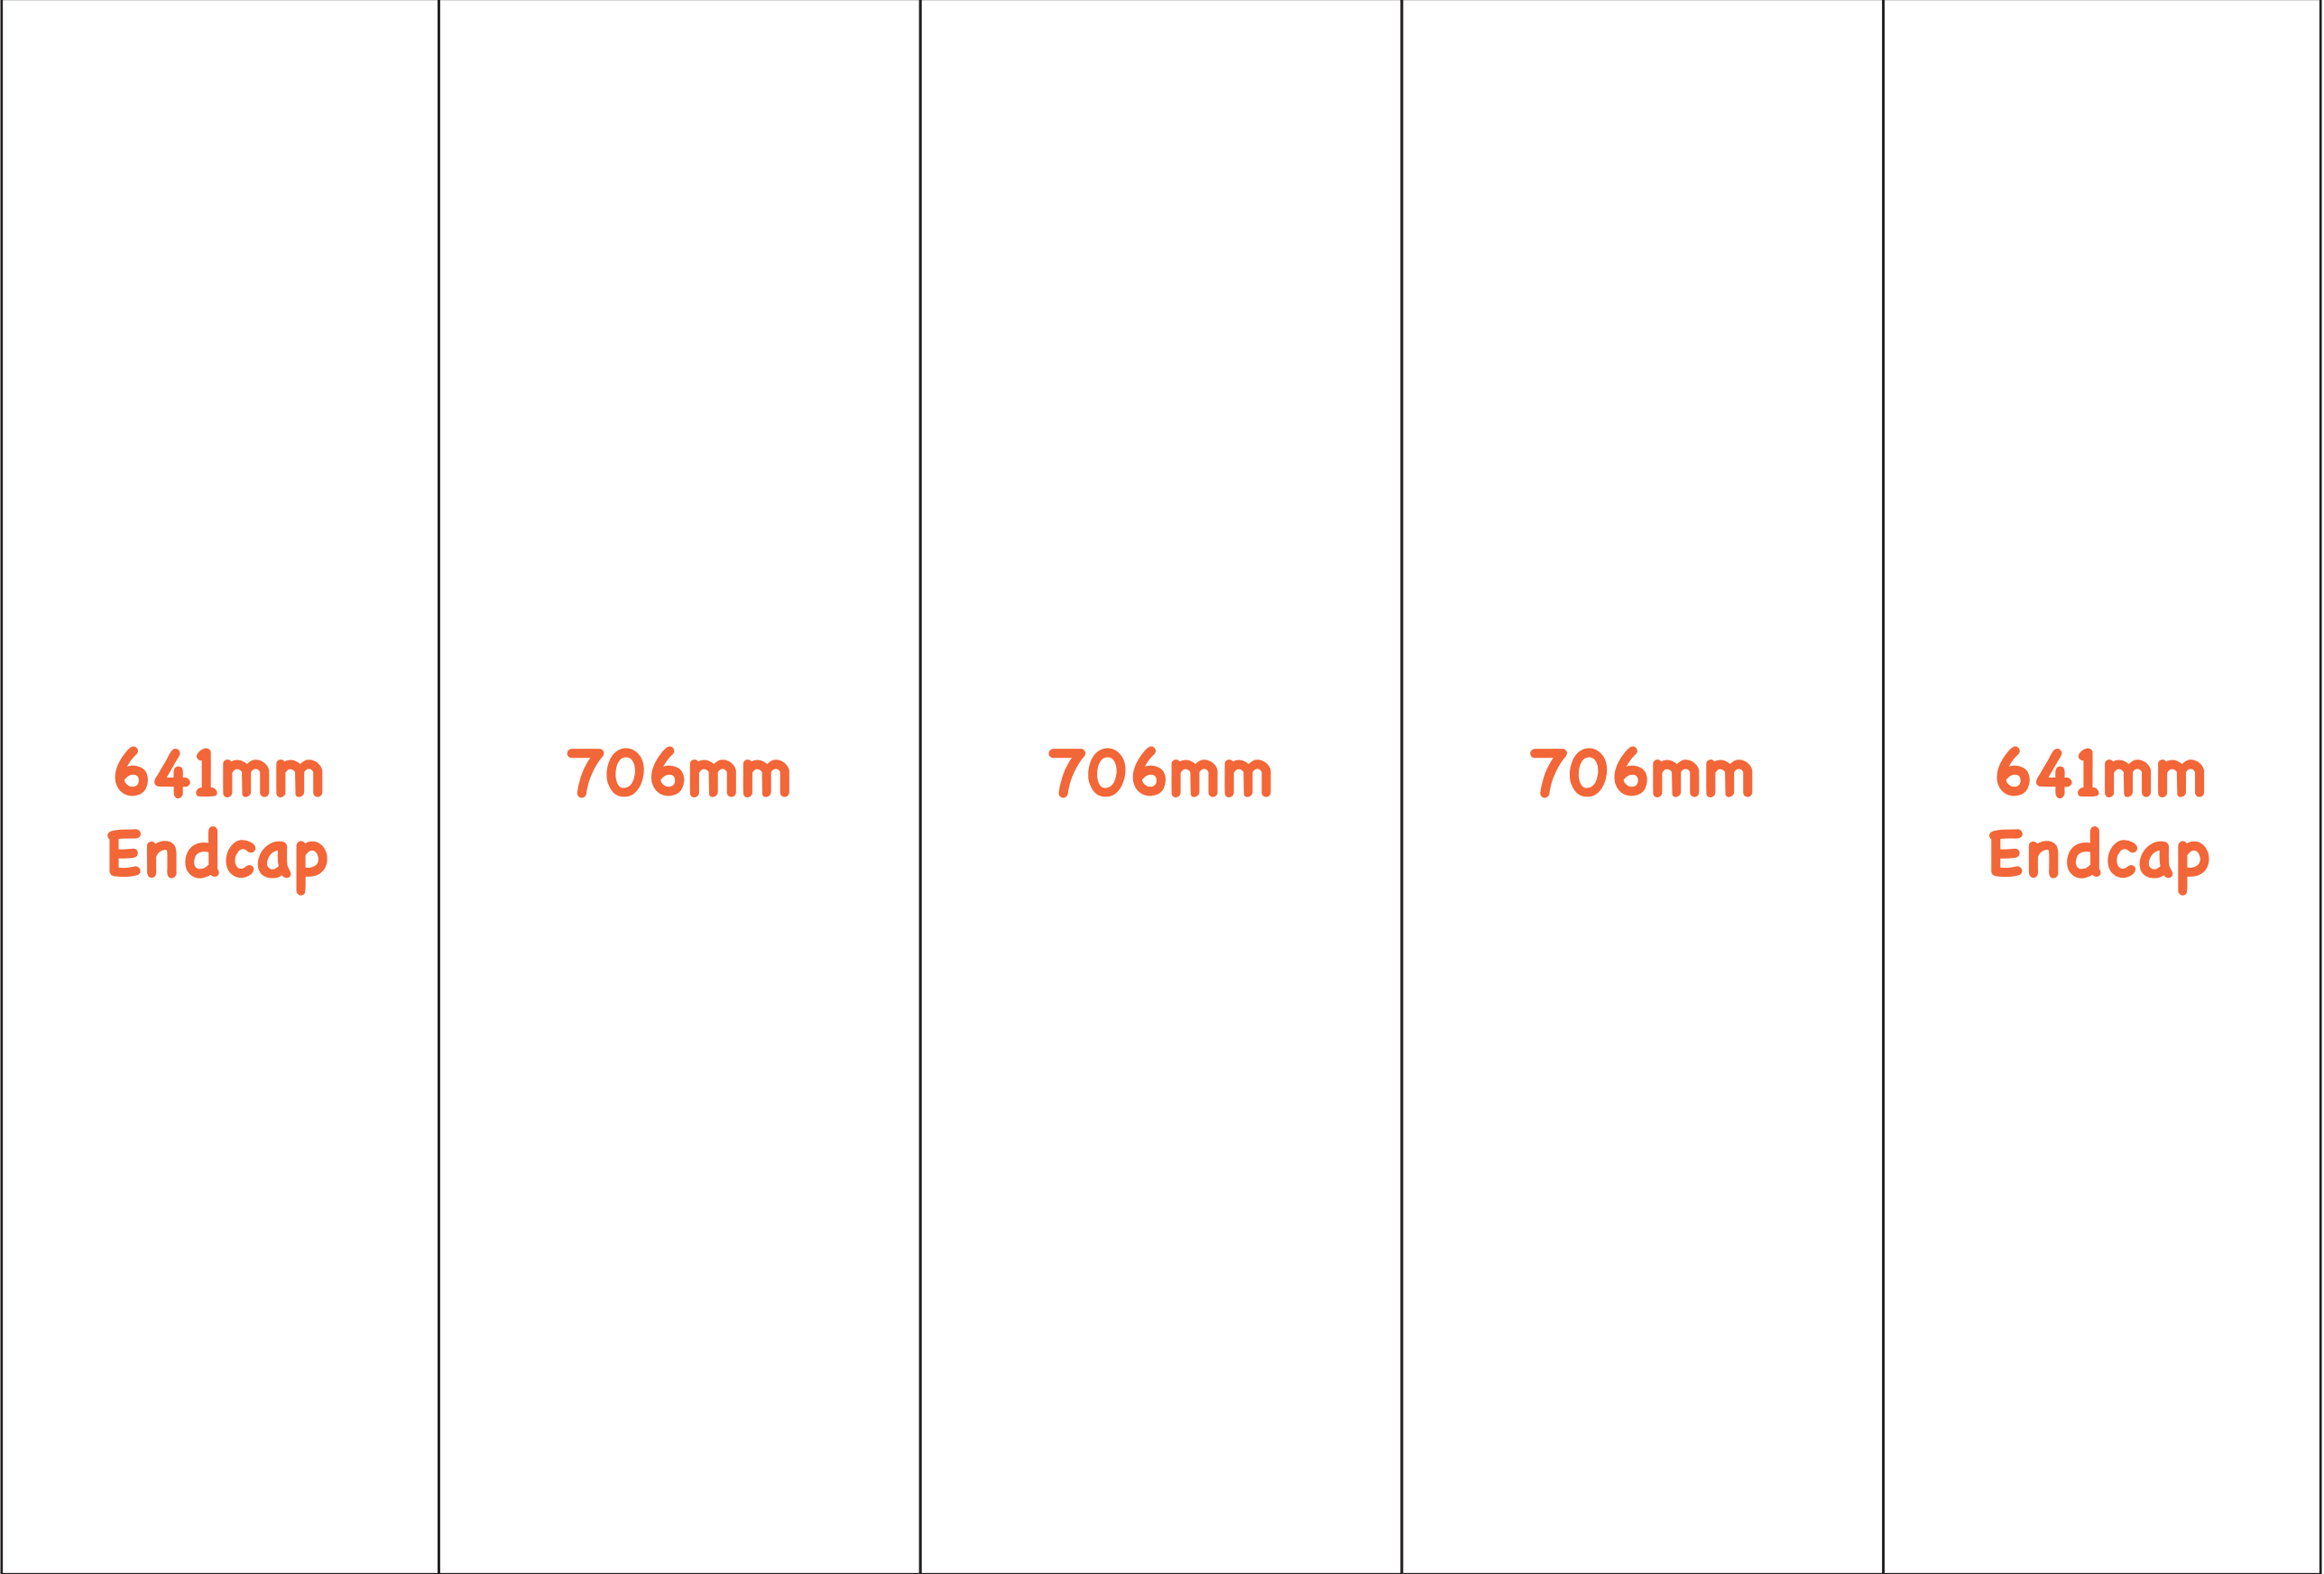

Curve Pop up 3 x 3 (PC3X3) File Template (Scale 1 : 10)

Total Printing Size : 3400 x 2310 mm